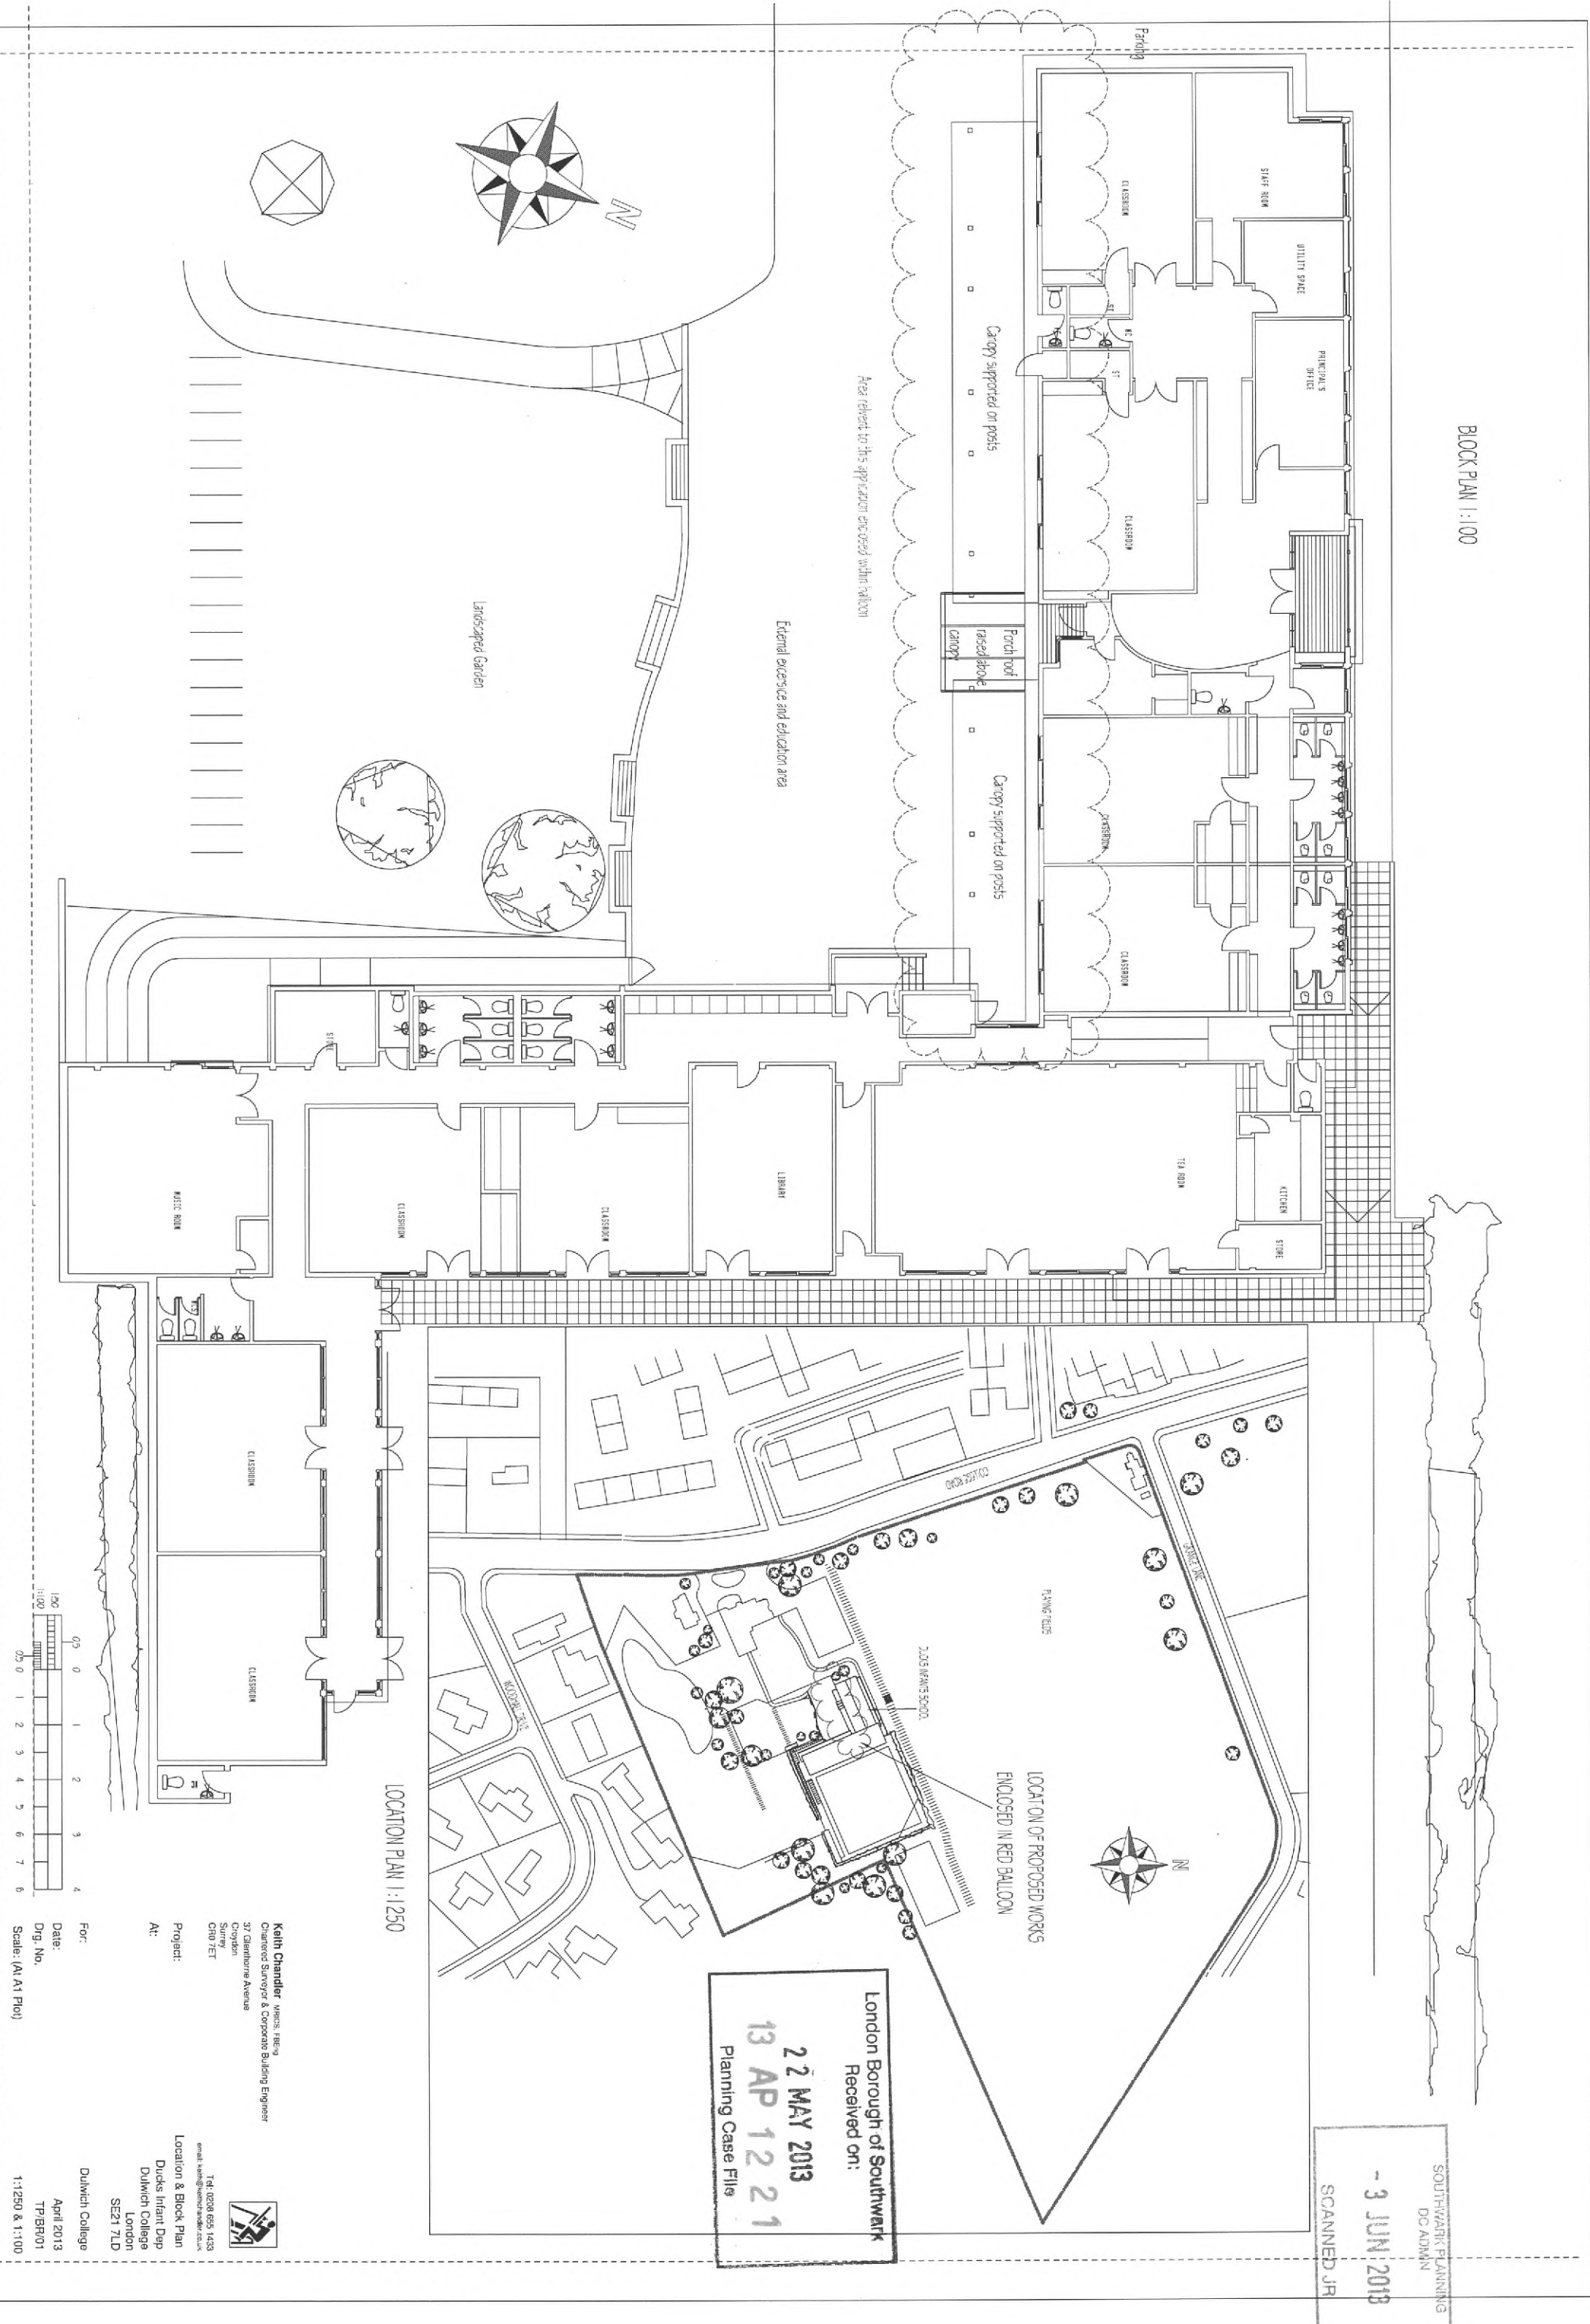

BLOCK PLAN 1:100

SOUTHWARK PLANNING
DC ADMIN
- 3 JUN 2013
SCANNED JR

London Borough of Southwark
Received on:
22 MAY 2013
13 AP 12 21
Planning Case File

LOCATION PLAN 1:250

Keith Chandler ARCHITECTS
Chartered Surveyor & Corporate Building Engineer
37 Clarendon Avenue
Croydon
Surrey
CR9 7ET

Tel: 0208 655 1433
email: keith@keithchandler.co.uk
Project: Location & Block Plan
Location & Block Plan
Dulwich College
SE21 7LD

For: Dulwich College
Date: April 2013
Drg. No. TP/BR/01
Scale: (A1 A1 Plot) 1:1250 & 1:100